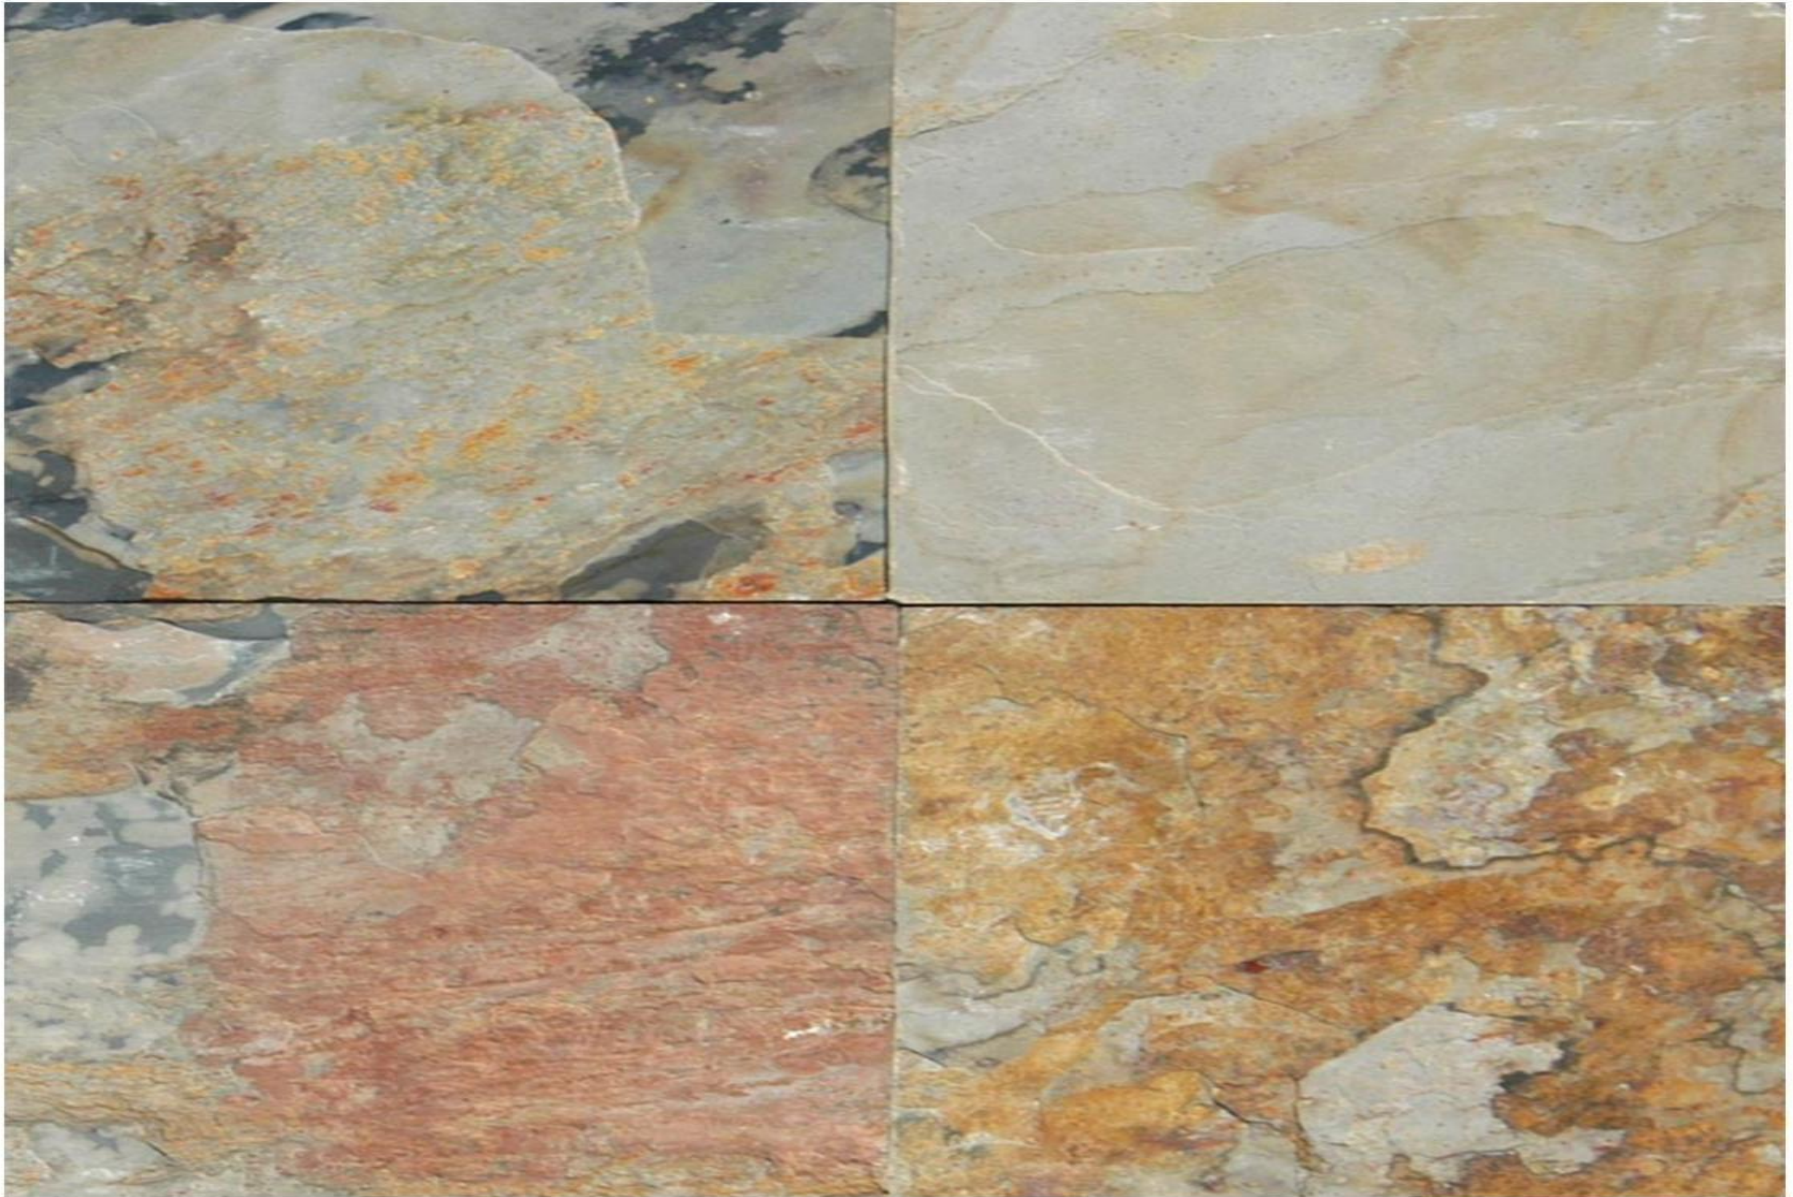

SLATE AUTUMN

SIZES AVAILABLE:

61x122, 105x210, 122x244, 122x275, and 122x300 CM